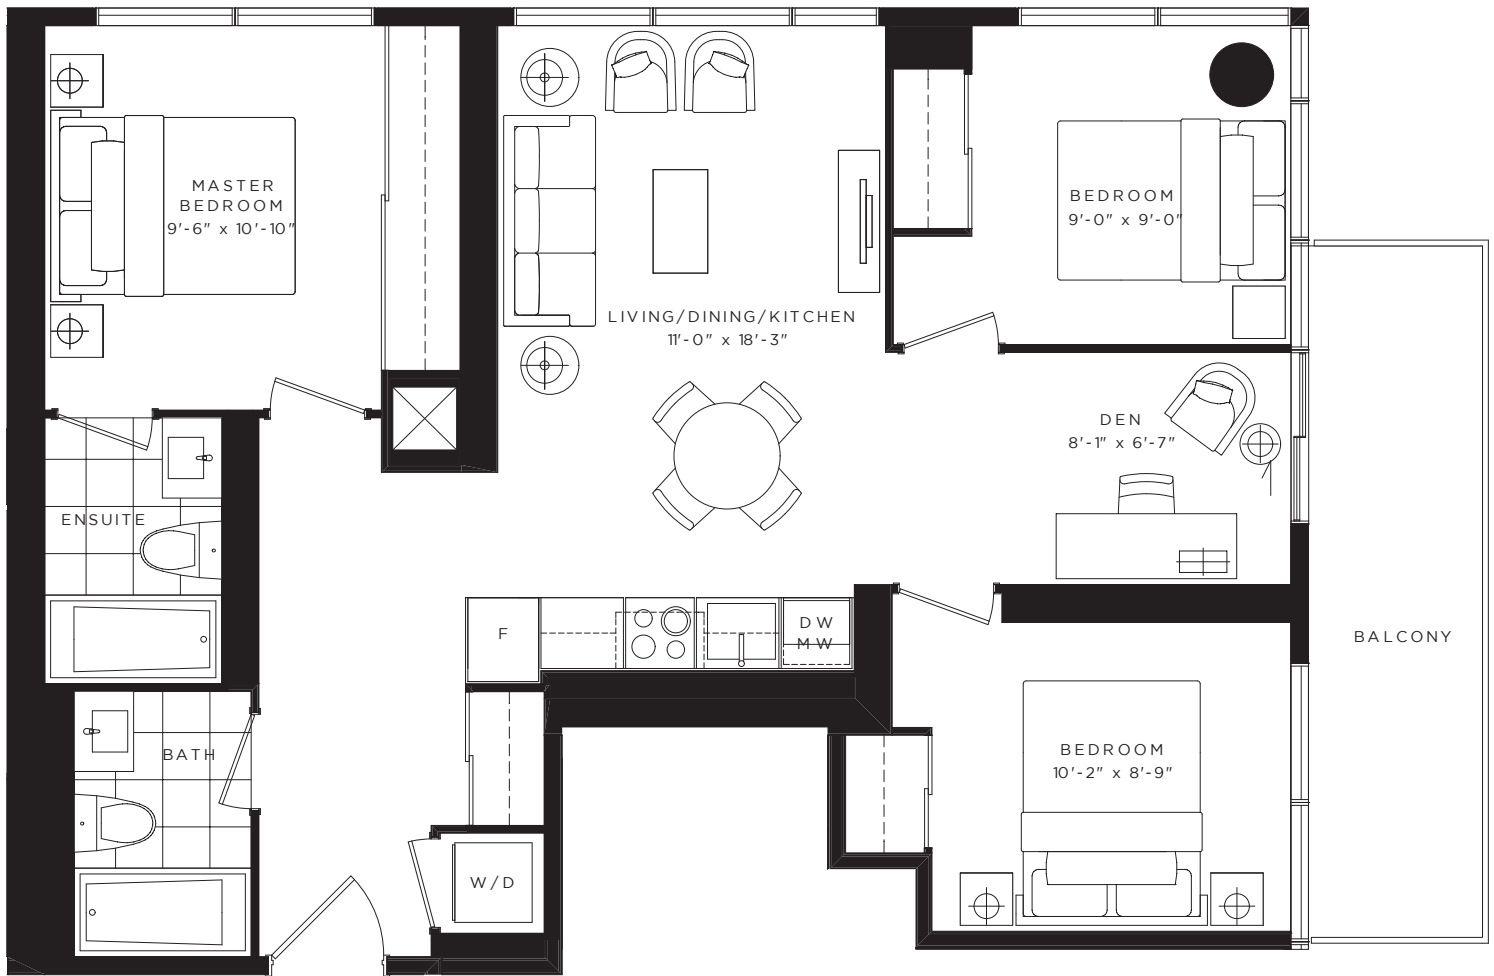

# BERGAMOT

THREE BEDROOM + DEN 913 SQ. FT.

FLOORS 8 - 24

All dimensions, specifications and drawings are approximate. Furniture not included. Actual square footage may vary from the stated floor plan. E. & O. E.